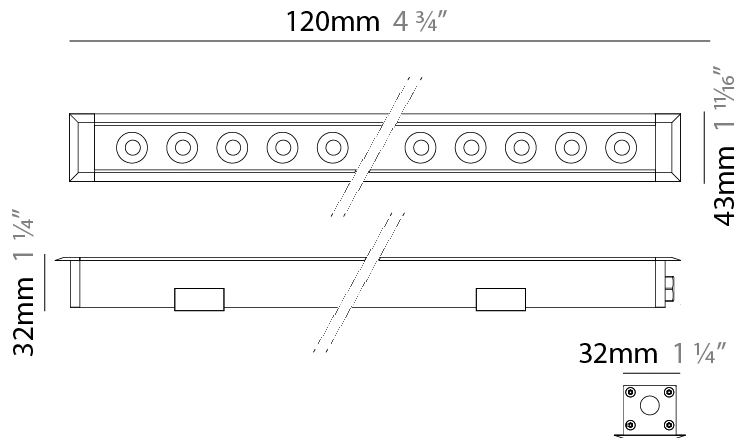

RATINGS AND CERTIFICATIONS

Certified By: Certified for North American Standards
IP rating: IP67
IK Rating: IK07
Bug Rating: B0 U3 G0