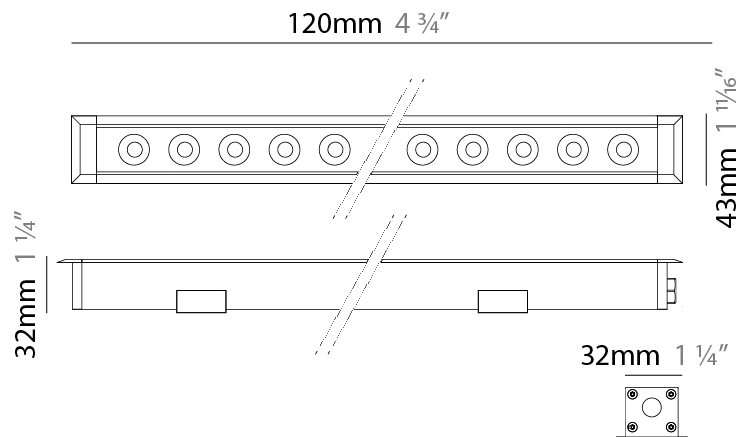

RATINGS AND CERTIFICATIONS

Certified By: Certified for North American Standards
IP rating: IP67
IK Rating: IK07
Bug Rating: B1 U0 G0