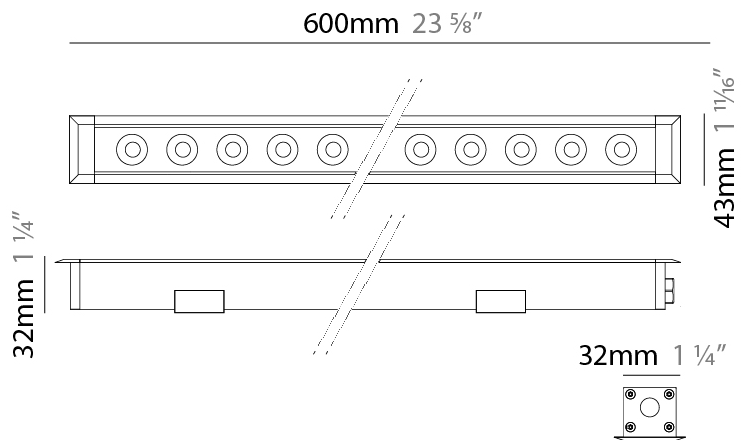

PROJECT	_____
TYPE	_____
SPECIFIER	_____
QUANTITY	_____
DATE	_____

MINI CORNICHE RECESSED

E91638- _____ - _____
base number   Finish   Lens
                         Options   Options

1. To build a product code in our configurator select the specify button on the base model # product page
2. To build a manual product code on this datasheet choose from the options listed below in blue font and add the suffix to the base model #

GENERAL

Series: Mini Corniche
Brand: Platek
Division: Exterior
Mounting Type: Recessed
Mounting Location: In-Ground
Subcategory: Walk Over

PHYSICAL

Shape: Rectangle
Length (mm): 620
Length (in): 24 7/16
Width (mm): 43
Width (in): 1 11/16
Depth (mm): 32
Depth (in): 1 1/4
Light Distribution: Uplight
Diffuser: Tempered Glass - 5mm / 3/16" thick
Gasket: Gore-Tex valve to prevent condensation
Fixture Finish: [BLK](#) / [WHI](#) / [GRY](#) / [COR](#) / [ANT](#) / [BRZ](#)
Fixture Material: Extruded Aluminum

ELECTRICAL

Lamp Type: LED
Total Output Wattage (W): 23
Dimming: Bluetooth technology or DMX
Control Gear: DMX
Driver Included: No
Driver Location: Remote
Driver Type: Constant Current - Universal
Driver Class: Class 2
Input Voltage (V): 120 - 277
Constant Current (MA): 500

LED

Number of LEDs: 16
Color Temperature (°K): RGBW
CRI: >80 CRI
Lamp Life (hrs): 60000
Special LEDs offerings: RGBW

OPTICAL

Optic°: [28](#) / [47](#) / [ELL](#)

RATINGS AND CERTIFICATIONS

Certified By: Certified for North American Standards
IP rating: IP67
IK Rating: IK07
Bug Rating: B1 U0 G0