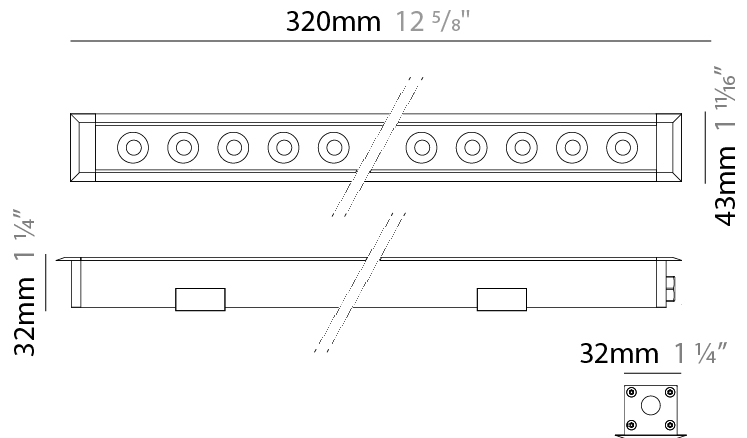

PROJECT	_____
TYPE	_____
SPECIFIER	_____
QUANTITY	_____
DATE	_____

MINI CORNICHE RECESSED

E91637-

base number   Finish Options   Lens Options

1. To build a product code in our configurator select the specify button on the base model # product page
2. To build a manual product code on this datasheet choose from the options listed below in blue font and add the suffix to the base model #

GENERAL

Series: Mini Corniche
Brand: Platek
Division: Exterior
Mounting Type: Recessed
Mounting Location: In-Ground
Subcategory: Walk Over

PHYSICAL

Shape: Rectangle
Length (mm): 320
Length (in): 12 5/8
Width (mm): 43
Width (in): 1 5/8
Height (mm): 32
Height (in): 1 1/4
Light Distribution: Uplight
Diffuser: Clear tempered glass
Gasket: Gore-Tex valve to prevent condensation
Fixture Finish: [BLK](#) / [WHI](#) / [GRY](#) / [COR](#) / [ANT](#) / [BRZ](#)
Fixture Material: Extruded Aluminum

ELECTRICAL

Lamp Type: LED
Total Output Wattage (W): 11.5
Dimming: Bluetooth technology or DMX
Control Gear: DMX
Driver Included: No
Driver Location: Remote
Driver Type: Constant Current - Universal
Driver Class: Class 2
Input Voltage (V): 120 - 277
Constant Current (MA): 500

LED

Number of LEDs: 8
Color Temperature (°K): RGBW
CRI: >80 CRI
Lamp Life (hrs): 60000
Special LEDs offerings: RGBW

OPTICAL

Optic°: [26](#) / [40](#) / [ELL](#)

RATINGS AND CERTIFICATIONS

Certified By: Certified for North American Standards
IP rating: IP67
IK Rating: IK07